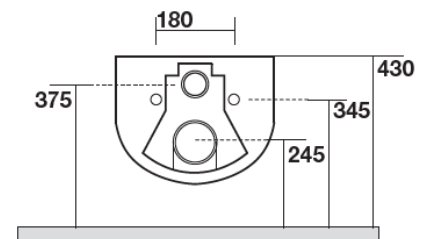

Includes:

311101 Flo Pan

318701 Flo "Standard" Soft Close Seat

Optional Seat:

319101 Flo "Slim" Soft Close Seat (pictured)

Suitable for use with all
TECE Wall Hung Cisterns

Manufactured in Italy

2 Years Warranty