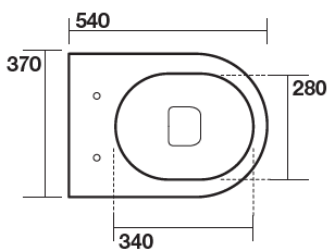

Includes:

311101 Flo Pan

318701 Flo "Standard" Soft Close Seat

Optional Seat:

319101 Flo "Slim" Soft Close Seat (pictured)

Suitable for use with all
TECE Wall Hung Cisterns

Manufactured in Italy

2 Years Warranty