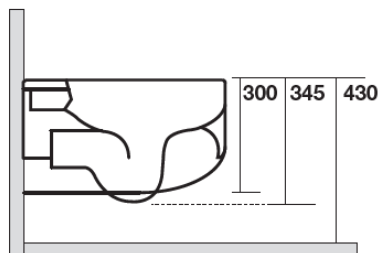

Includes:

311101 Flo Pan

318701 Flo "Standard" Soft Close Seat

Optional Seat:

319101 Flo "Slim" Soft Close Seat (pictured)

Suitable for use with all
TECE Wall Hung Cisterns

Manufactured in Italy

2 Years Warranty